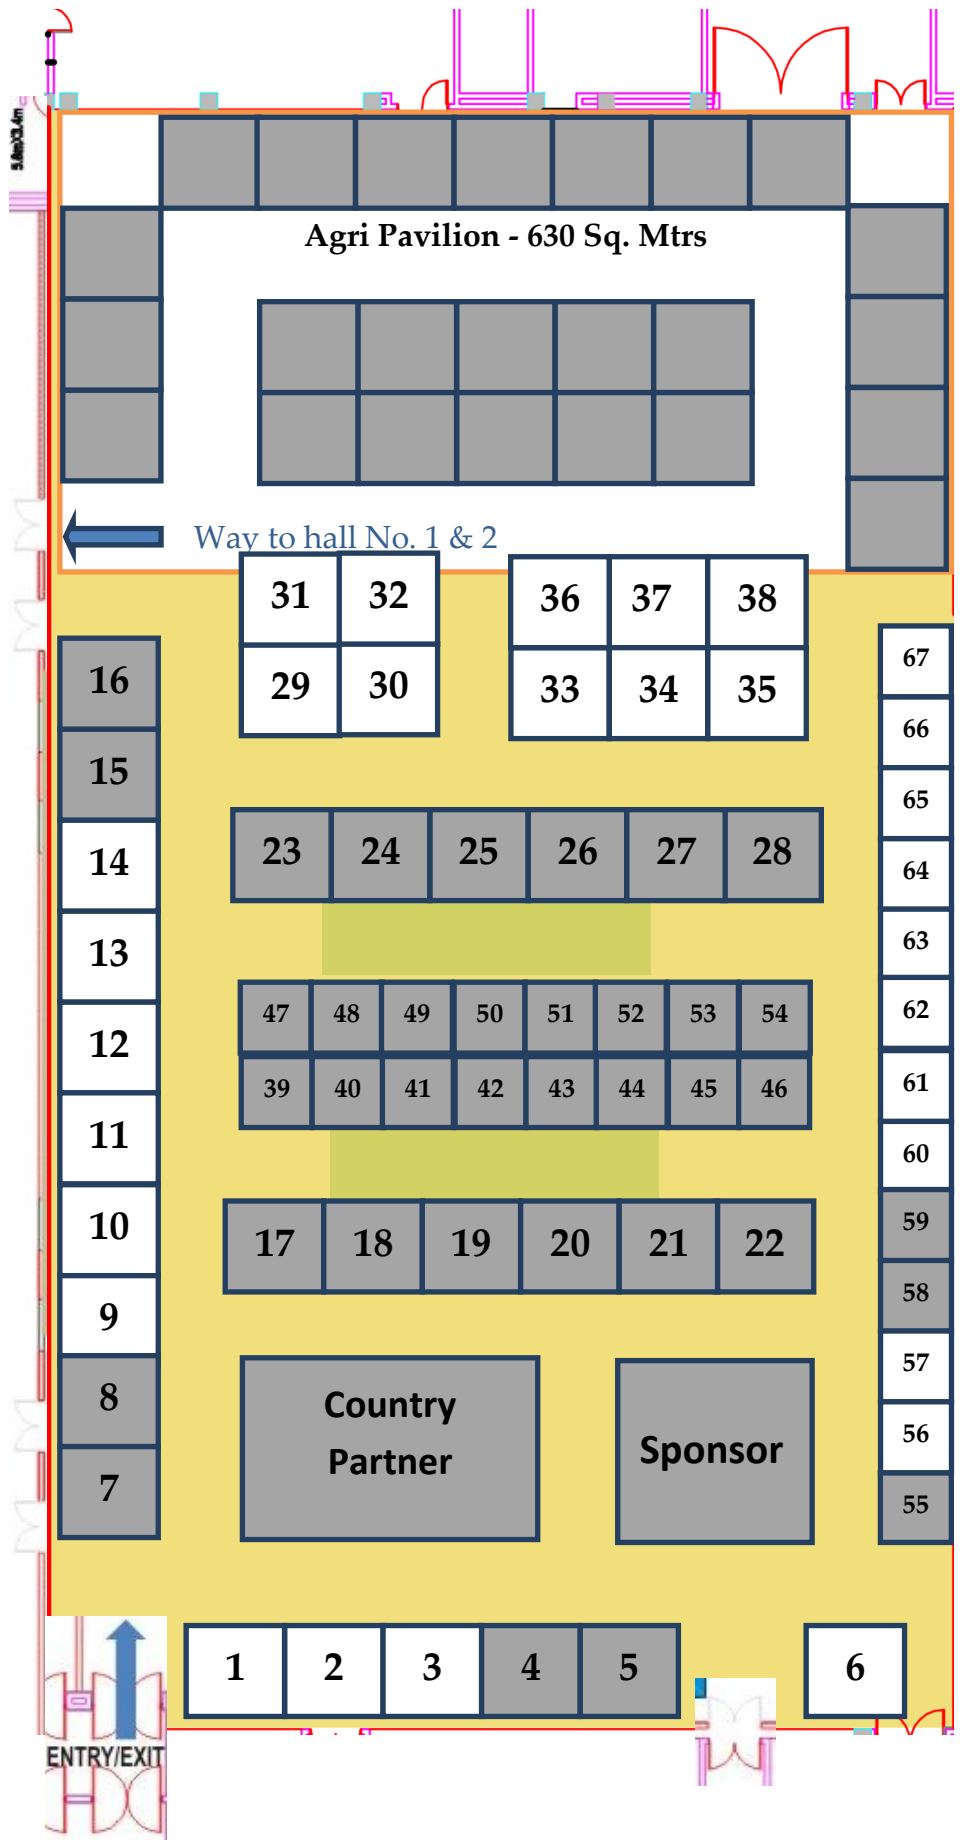

International Tradeshow

Tariff:

Shell Scheme	INR	USD
Premium Stalls		
3 x 3 Sq. Mtrs	1,33,989	2680
2 x 2 Sq. Mtrs	59,550	1191
Corner Stalls		
3 x 3 Sq. Mtrs	1,18,820	2376
2 x 2 Sq. Mtrs	52,809	1056
Standard Stalls		
3 x 3 Sq. Mtrs	1,06,180	2124
2 x 2 Sq. Mtrs	47,191	944

**Tariff Inclusive of service tax*

No. of Stalls:

3 x 3 Sq. Mtrs. (1 to 38)

Premium Stalls: (1 to 9)

2 x 2 Sq. Mtrs. (39 to 67)

Premium Stall: (55 to 57)

 Blocked

** Layout subject to change*